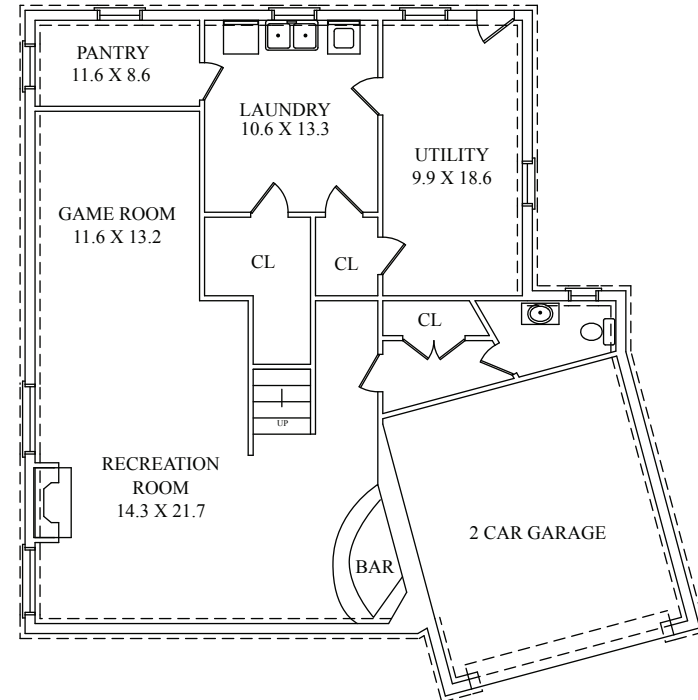

THE FLOOR PLAN

82-28 Surrey Place

Jamaica Estates, New York

NOT TO SCALE - This floor plan is provided for illustration purposes only.
 Room positions and dimensions are approximate and should be independently measured for accuracy